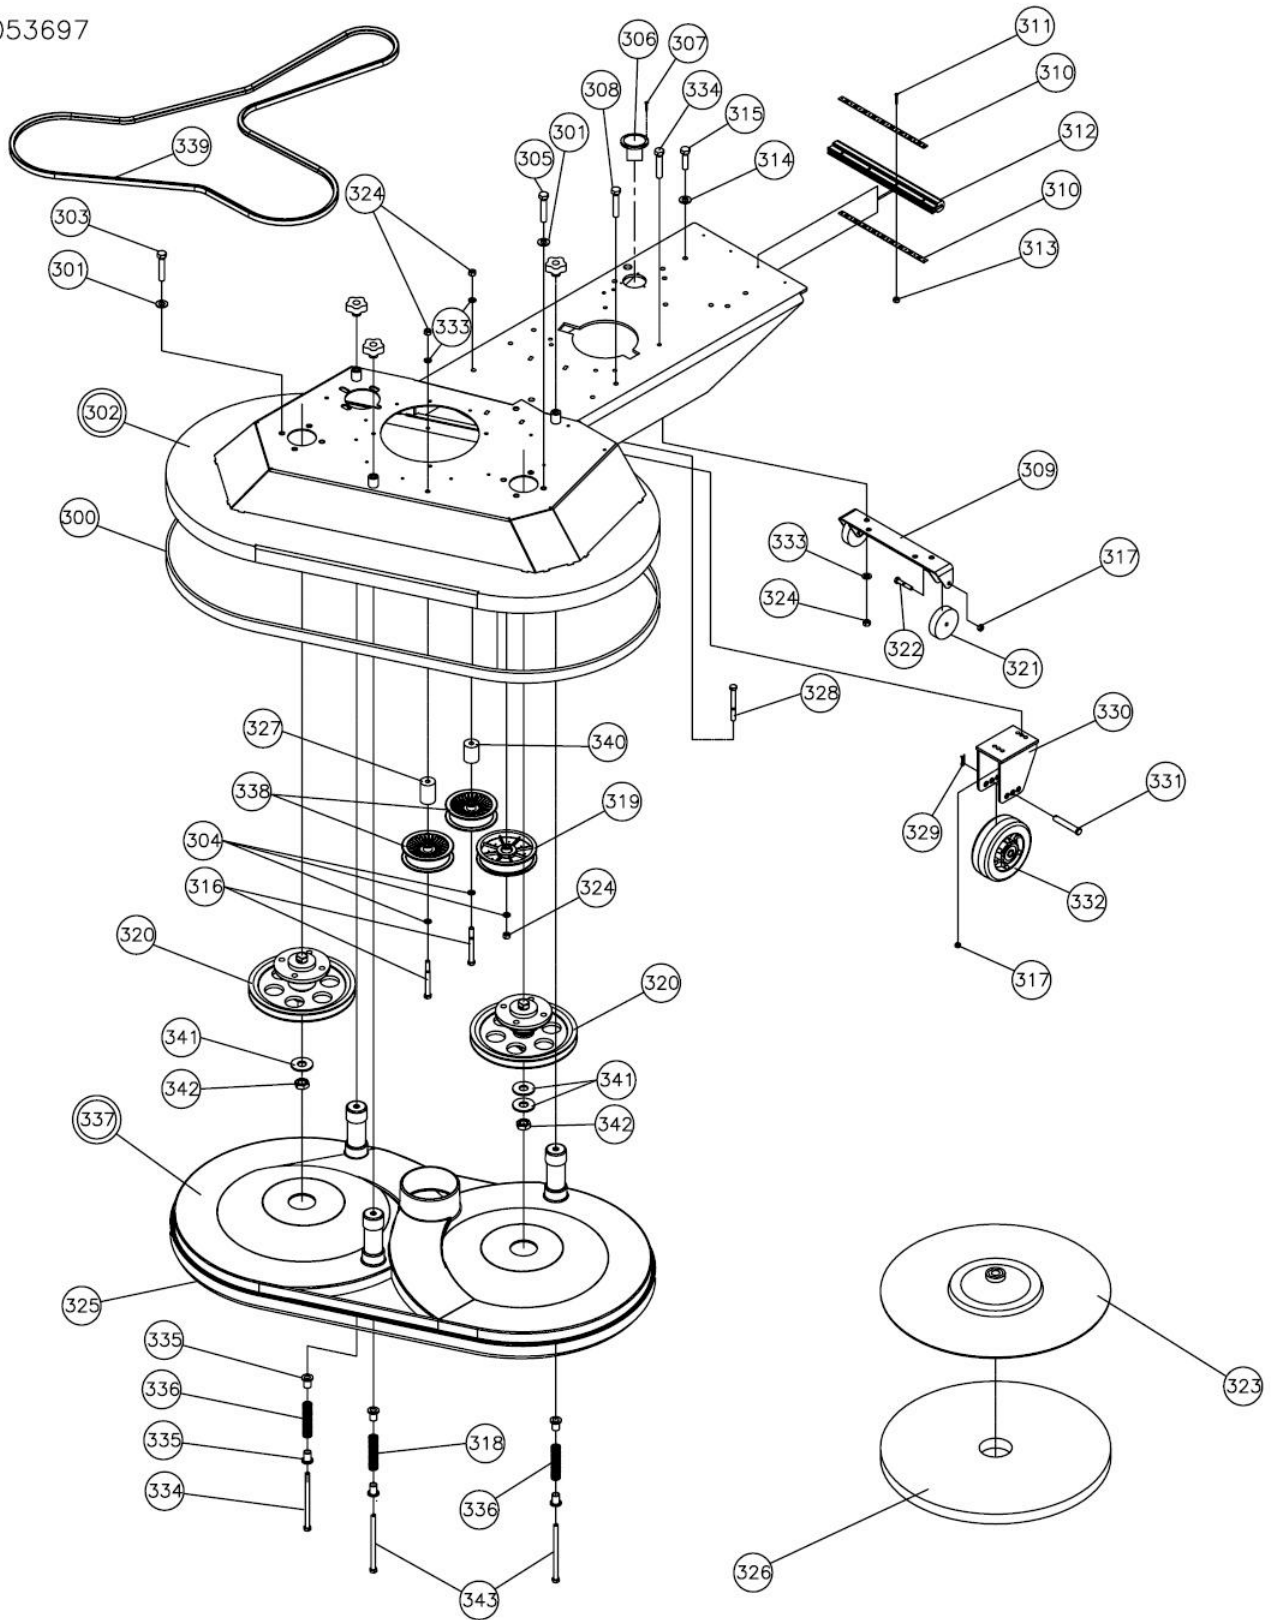

# Deck Sub-Assembly: Hammerhead

Serial # 65612 and Later

01053697

7 / 5 / 06