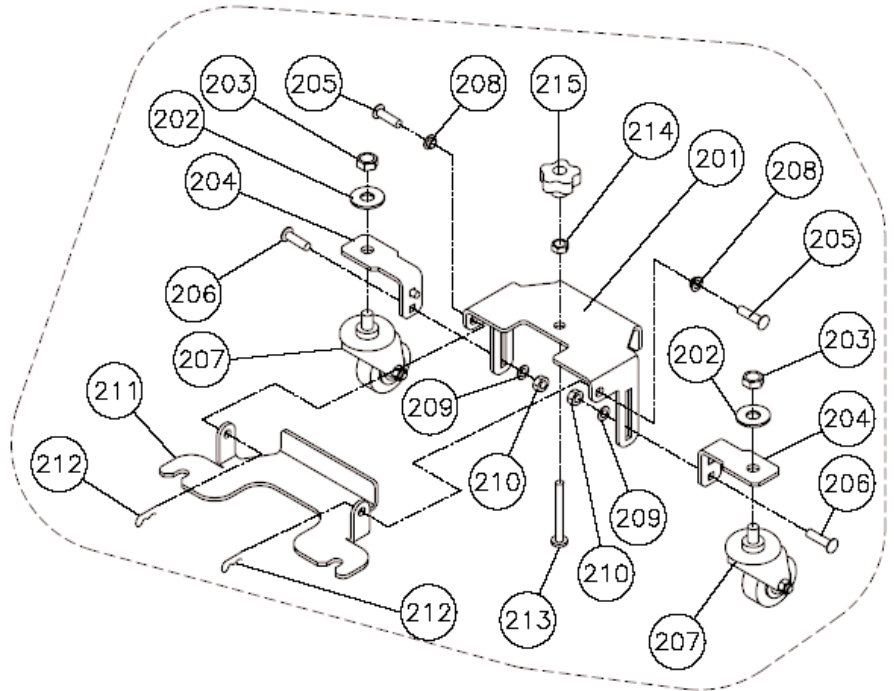

# StripVac Lift Assembly Parts List

01053681

34" SQUEEGEE LIFT  
BEFORE SERIAL #  
63558

6/28/04