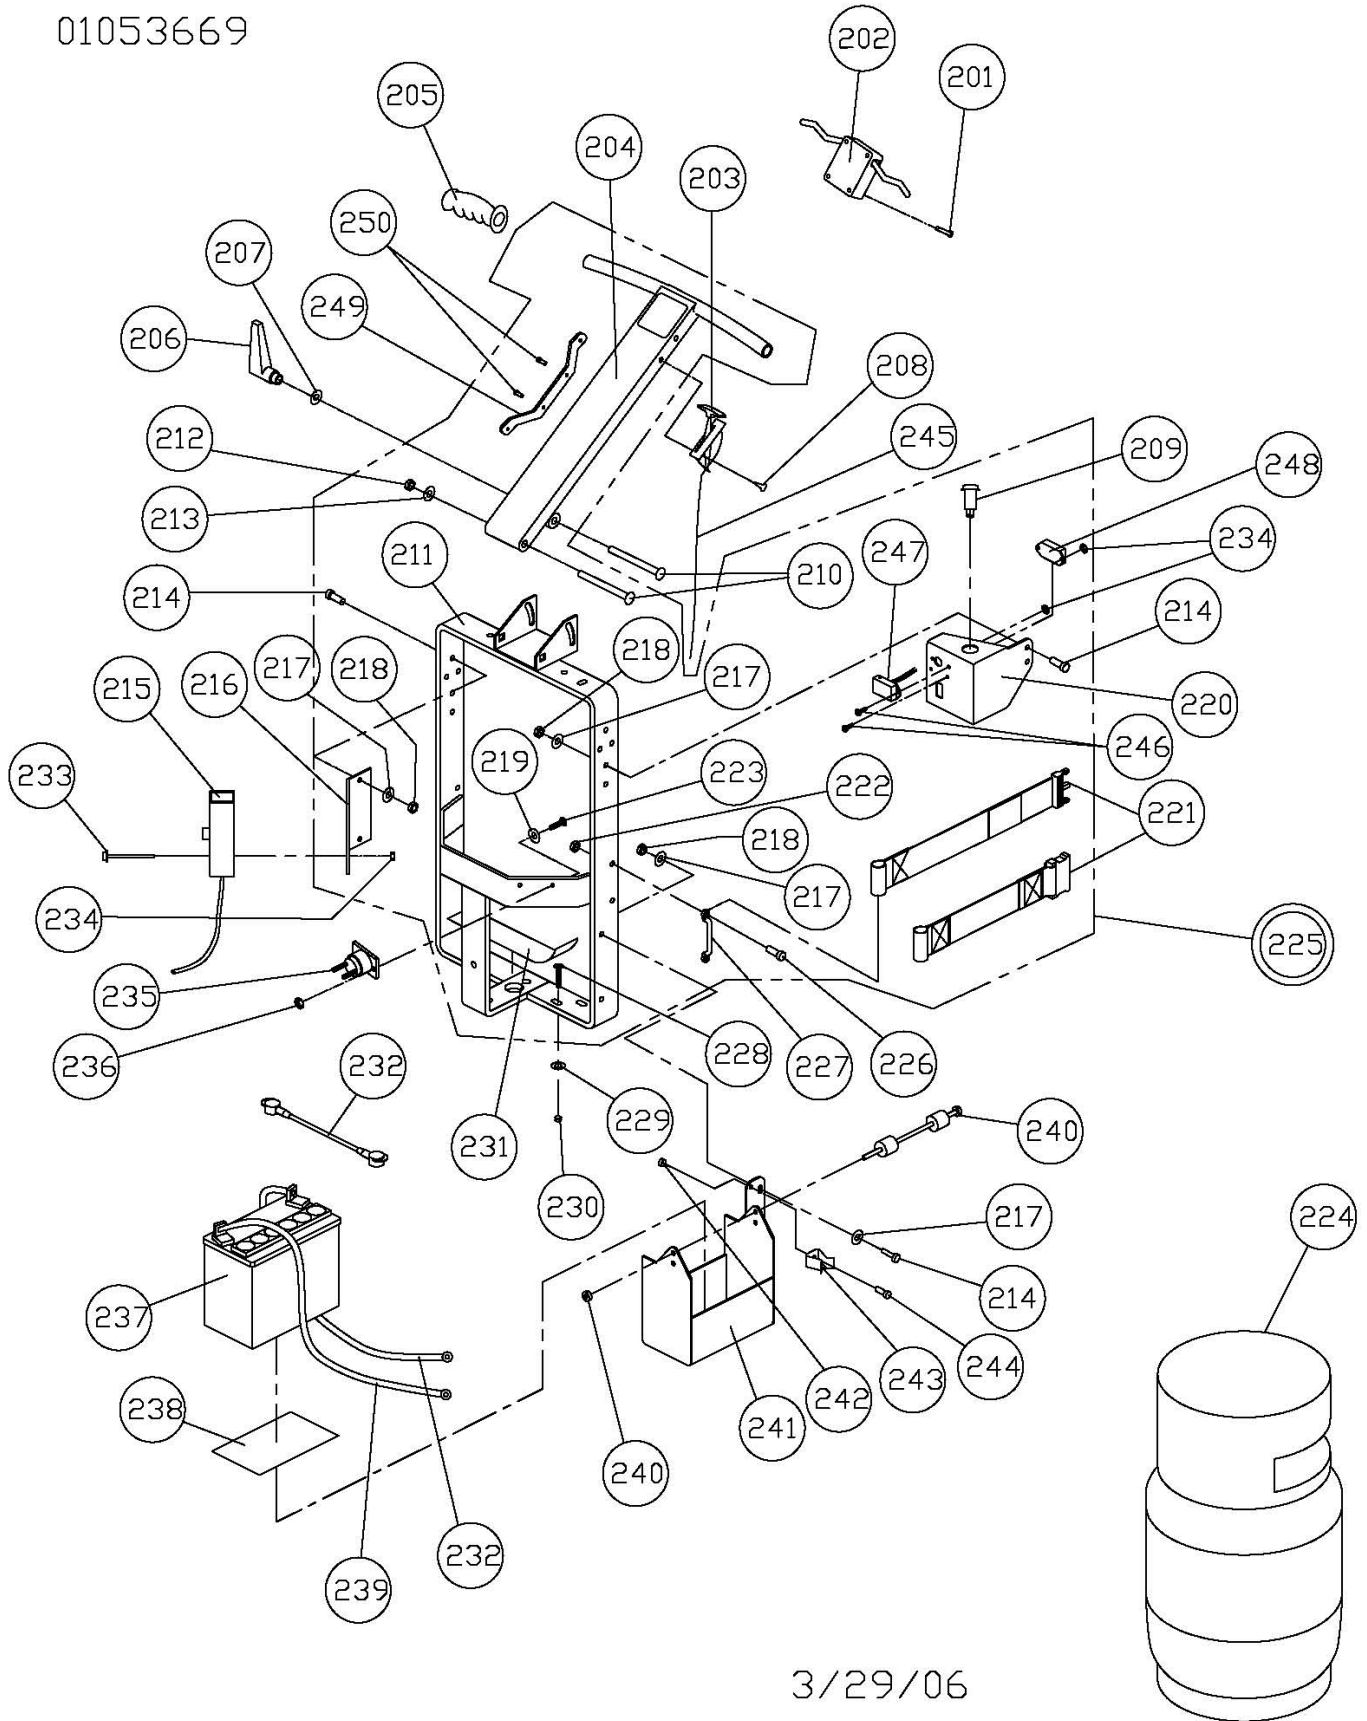

Handle Sub-Assembly: Kawasaki Mean Machine

01053669

3/29/06