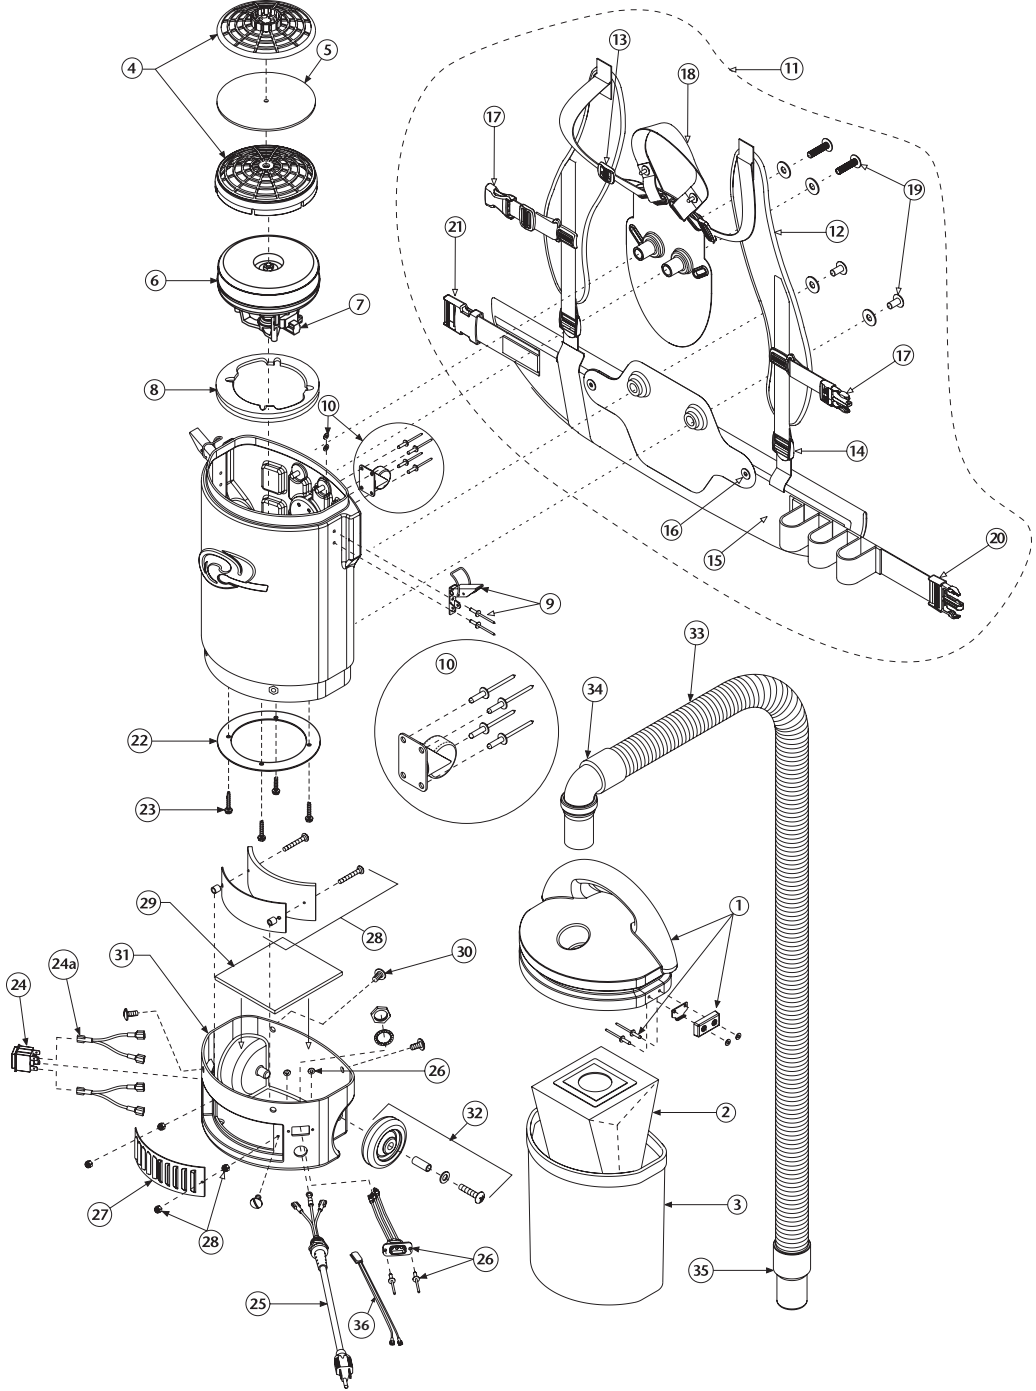

Sierra Assembly

PART #		SIERRA	QTY
1	103290	Lid Assembly: 1 Lid, 2 Latch Strikes, 2 Bumpers, 4 Pop Rivets, 4 Washers	1 set
2	103227	454 sq. in. Intercept Micro Filter	10/pk
3	102063	Micro Cloth Filter	1 ea.
4	100030	Dome Filter w/Foam Media	1 set
5	100343	Foam Media for Dome Filter	1 ea.
	101220	High Filtration Disc (Optional)	2/pk
6	105747	Motor/Fan w/Crimps for Sierra (Domel Motor)	1 ea.
7	105697	Carbon Brush Set for Motor (Domel)	1 set
	100424	Carbon Brush Set for Motor (Ametek)	1 set
8	105587	Motor Plate Assembly w/ Gasket	1 ea.
9	103270	Draw Latch Assembly: 1 Latch, 2 Rivets, 2 Washers	1 set
10	103271	Swivel Caster Assembly: 1 Caster, 4 Rivets, 4 Washers	1 set
11	103393	Backplate System Complete (includes: #12, 13, 14, 15, 16, 17, 18, 19, 20, 21)	1 set
12	100356	Shoulder Strap Assembly (includes: #13, 14)	1 set
13	100358	Shoulder Strap Plastic Adjustment Buckle (Top)	1 ea.
14	100357	Shoulder Strap Plastic Adjustment Buckle (Bottom)	1 ea.
15	100359	Waist Belt (includes: #20, 21)	1 ea.
16	100375	Barrel Nut Connection Set (Replacement)	1 set
17	103627	Sternum Strap Buckles (Latch and Keeper)	1 set
18	101737	Carry Handle w/Rivet and Washer Set	1 set