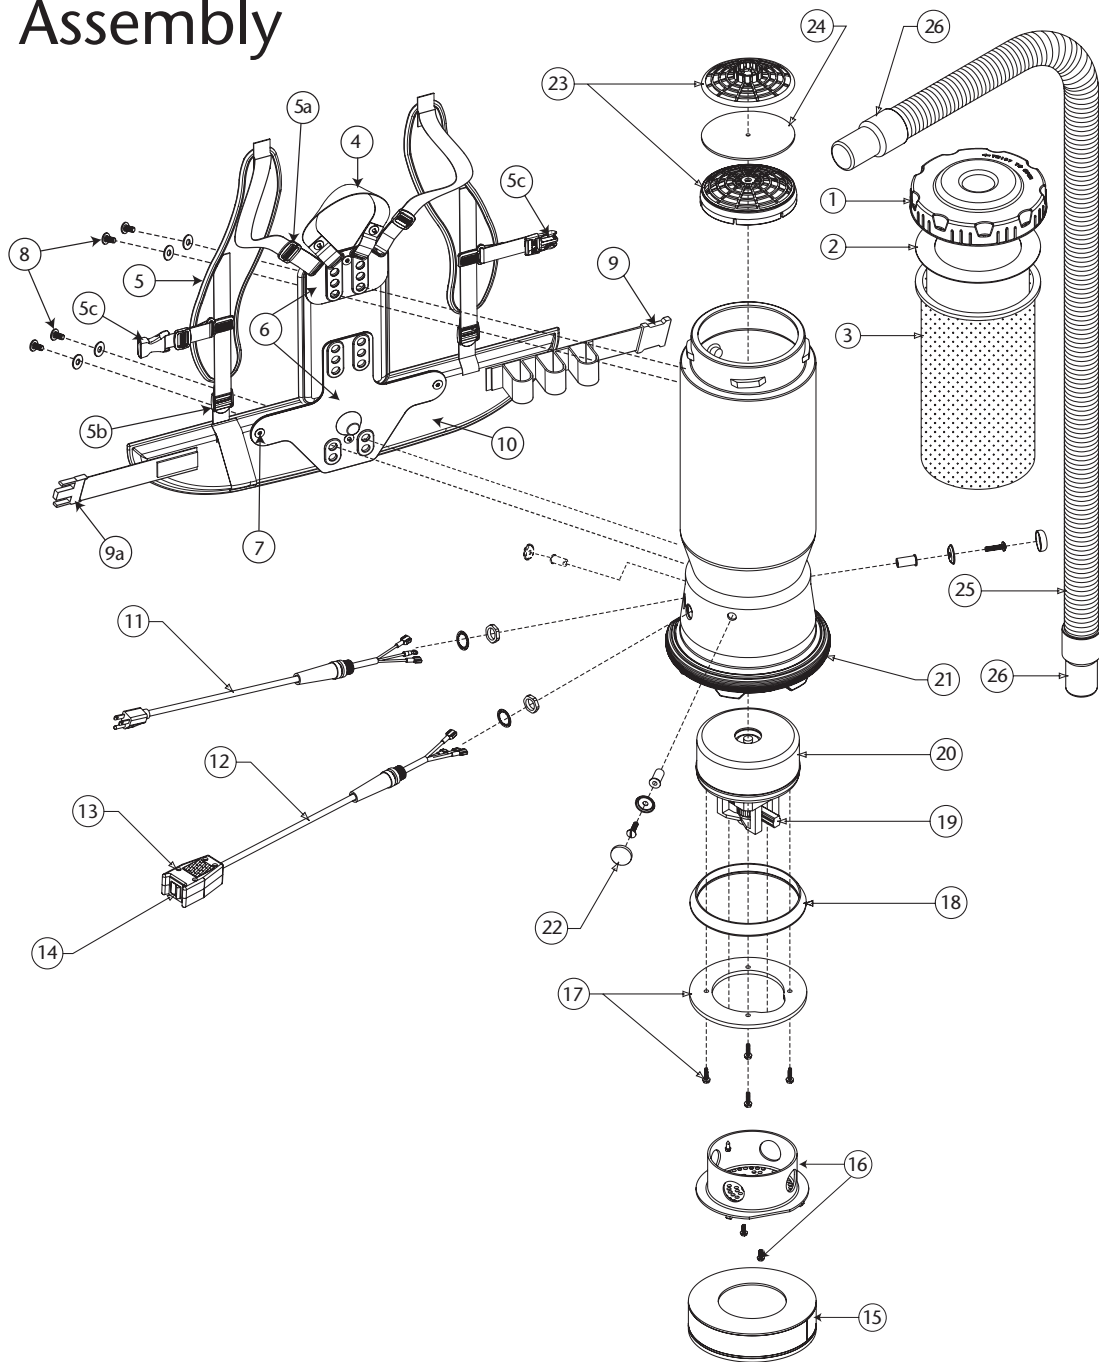

# ProVac/AviationVac Assembly

PART #		PROVAC & AVIATIONVAC	QTY
1	104273	Twist Cap (Black)	1 ea.
2	100431	496 Sq. In. Intercept Micro Filter	10/pk
3	100564	Micro Cloth Filter	1 ea.
4	101737	Carry Handle w/Rivet and Washer Set	1 set
5	100356	Shoulder Strap Assembly: (includes: #5a, 5b, 5c)	1 set
5a	100358	Shoulder Strap Plastic Adjustment (Top)	1 ea.
5b	100357	Shoulder Strap Plastic Adjustment (Bottom)	1 ea.
5c	103627	Sternum Strap Buckles (Latch and Keeper)	1 set
6	105046	Backplate (includes: #7)	1 ea.
7	100375	Barrel Nut Connection Set for Backplate (Replacement)	1 set
8	100716	Backplate (Black) Connection Set: 4 Screws w/Washers	1 set
9	103963	Waist Belt Keeper	1 ea.
9a	100364	Waist Belt Latch	1 ea.
10	100359	Waist Belt (includes: #9, 9a)	1 ea.
	100354	Strap Assembly Complete (includes: #5, 5a, 5b, 5c, 9, 9a, 10)	1 set
	103166	Backplate System Complete (includes: #4, 5, 5a, 5b, 6, 7, 8, 9, 9a, 10)	1 set
11	100641	Power Cord (18" 16/3) Assembly	1 set
12	101610	Switch Cord Assembly Complete (includes: #12,13,14)	1 set
	101714	Switch Cord w/Crimps	1 ea.
	101715	Switch Cord w/Crimps (AviationVac)	1 ea.
	101717	Switch Cord Assembly Complete w/Switch and Box (AviationVac)	1 ea.
13	101472	Switch Box w/Velcro, Screws and new Lamb Switch	1 set
	106287	Switch Box w/Velcro and Screws	1 set
14	106066	On/Off Switch (must be used with 106287)	1 ea.
15	105800	Sound Muffler	1 ea.