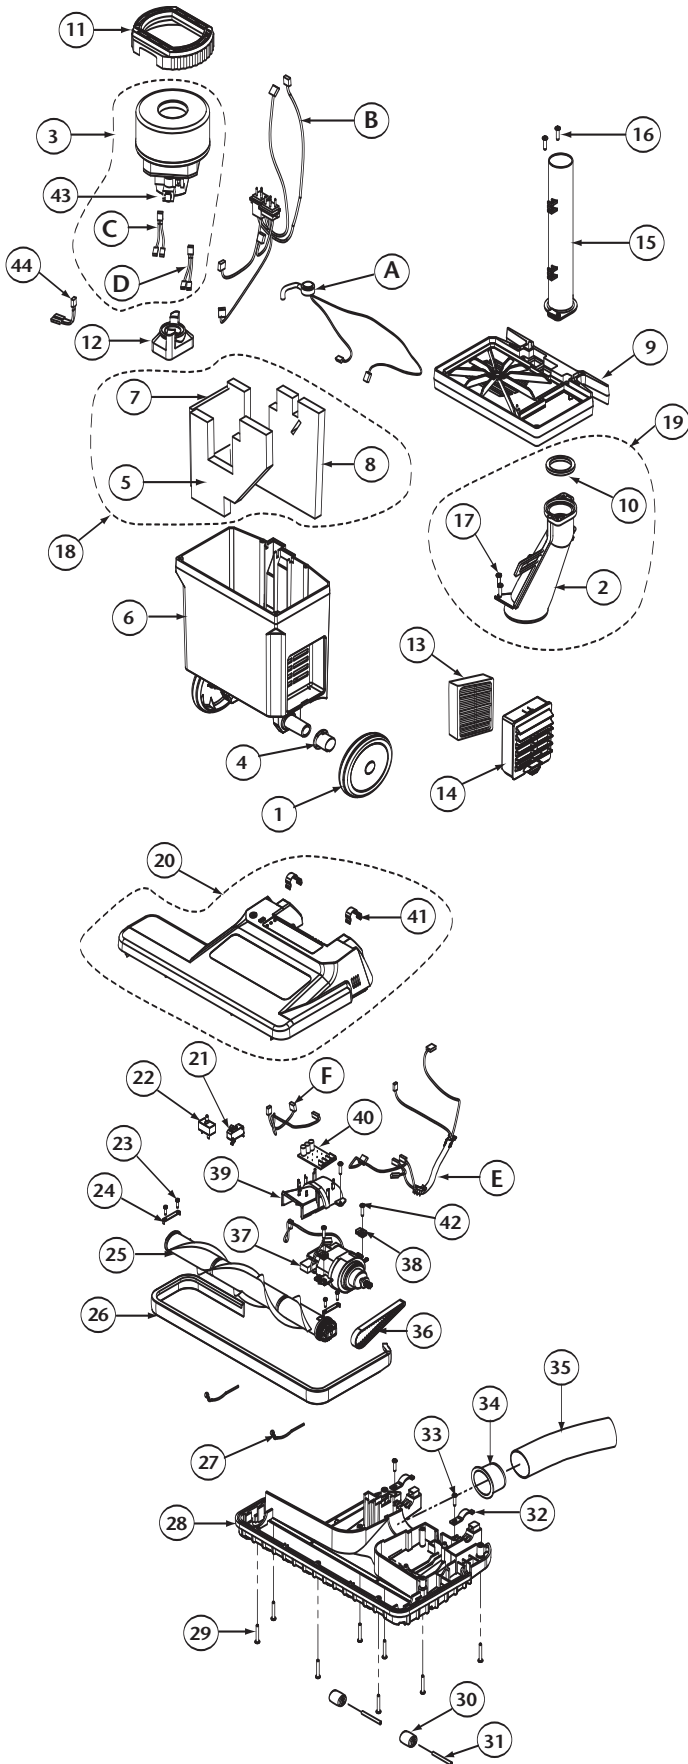

ProForce 1500 parts list

No.	Product Name
1	104306 Wheel, Rear (set of 2)
2	104250 Air Duct Assembly
3	104957 Motor Assembly Kit w/Jumpers (includes: C, D)
4	104504 Bearing, Pivot
5	103532 Foam, Sound, Motor Housing Front Panel
6	104536 Motor Housing, Charcoal
7	103533 Foam, Sound, Motor Housing Left Panel
8	103531 Foam, Sound, Motor Housing Rear Panel
9	104245 Bulkhead, Dark Grey
10	104253 Seal, Lower Air Duct , Nitrile
11	104249 Motor Mount, Upper Nitrile
12	104247 Motor Mount, Lower Nitrile
13	105136 Filter, Exhaust, HEPA Media
14	104246 Cover, Filter Cartridge, Charcoal
15	104578 Air Duct, Upper ProForce 1500
16	104209 Screw, Phillips, 4.2mm x 12mm, F/Upper Air Duct (set of 2)
17	104267 Screw, Phillips, 4.2mm x 19mm F/Lower Air Duct (set of 2)
18	105488 Motor Housing Sound Filter Kit, (includes: #5, 7, 8)
19	105489 Air Duct Kit (includes: #2, 10, 17)
20	104494 Power Nozzle Cover w/Detent Springs & Decals
21	104279 Switch, Safety, Power Nozzle Lockout
22	104212 Circuit Breaker
23	104496 Screw, Phillips, 3.5mm x 13mm, F/Brush Retainer (set of 4)
24	104499 Retainer, Brush Roll
25	104216 Brush Roll, Power Nozzle, 14"
26	104218 Bumper, Power Nozzle, Vinyl
27	104500 Brace, Formed Wire, F/Power Nozzle Base
28	104221 Baseplate, Power Nozzle
29	104497 Screw, Phillips, 4.2mm x 35mm F/Base Cover (set of 8)
30	104501 Roller, Front
31	104502 Shaft, Front Roller Axle
32	104503 Clamp, Rear Wheel
33	104495 Screw, Phillips, 4.2mm x 19mm F/Powerhead (set of 5)
34	104227 Sleeve, Hose, Air Duct
35	104230 Hose, Power Nozzle to Air Duct, Lower
36	104217 Belt, Drive, F/Brush Roll
37	104506 Motor, Power Nozzle with Crimps
38	104498 Grommet, Vibration, Power Nozzle Motor, Nitrile
39	104224 Cover, Air Duct, Power Nozzle
40	104226 Board, Vacuum Operation Indicator
41	104507 Spring, Detent, Upright Lock
42	105371 Screw, Phillips, 4.2mm x 19mm, F/Power Nozzle Motor (set of 2)
43	105281 Carbon Brush Set for ProForce Motor
44	105760 Thermal Protector
105755	Wire Harness Kit includes:
	A. Sensor, Bag, Full Indicator
	B. Harness, Wire, Main Power Supply
	C. Harness, Jumper, White
	D. Harness, Jumper, Red
	E. Harness, Wire, Power Nozzle
	F. Harness, Power Nozzle Switch