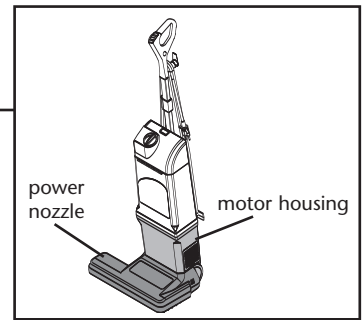

ProForce 1500 parts list

No.	Product Name
1	104306 Wheel, Rear (set of 2)
2	104250 Air Duct Assembly
3	104957 Motor Assembly Kit w/Jumpers (includes: C, D)
4	104504 Bearing, Pivot
5	103532 Foam, Sound, Motor Housing Front Panel
6	104536 Motor Housing, Charcoal
7	103533 Foam, Sound, Motor Housing Left Panel
8	103531 Foam, Sound, Motor Housing Rear Panel
9	104245 Bulkhead, Dark Grey
10	104253 Seal, Lower Air Duct , Nitrile
11	104249 Motor Mount, Upper Nitrile
12	104247 Motor Mount, Lower Nitrile
13	105136 Filter, Exhaust, HEPA Media
14	104246 Cover, Filter Cartridge, Charcoal
15	104578 Air Duct, Upper ProForce 1500
16	104209 Screw, Phillips, 4.2mm x 12mm, F/Upper Air Duct (set of 2)
17	104267 Screw, Phillips, 4.2mm x 19mm F/Lower Air Duct (set of 2)
18	105488 Motor Housing Sound Filter Kit, (includes: #5, 7, 8)
19	105489 Air Duct Kit (includes: #2, 10, 17)
20	104494 Power Nozzle Cover w/Detent Springs & Decals
21	104279 Switch, Safety, Power Nozzle Lockout
22	104212 Circuit Breaker
23	104496 Screw, Phillips, 3.5mm x 13mm, F/Brush Retainer (set of 4)
24	104499 Retainer, Brush Roll
25	104216 Brush Roll, Power Nozzle, 14"
26	104218 Bumper, Power Nozzle, Vinyl
27	104500 Brace, Formed Wire, F/Power Nozzle Base
28	104221 Baseplate, Power Nozzle
29	104497 Screw, Phillips, 4.2mm x 35mm F/Base Cover (set of 8)
30	104501 Roller, Front
31	104502 Shaft, Front Roller Axle
32	104503 Clamp, Rear Wheel
33	104495 Screw, Phillips, 4.2mm x 19mm F/Powerhead (set of 5)
34	104227 Sleeve, Hose, Air Duct
35	104230 Hose, Power Nozzle to Air Duct, Lower
36	104217 Belt, Drive, F/Brush Roll
37	104506 Motor, Power Nozzle with Crimps
38	104498 Grommet, Vibration, Power Nozzle Motor, Nitrile
39	104224 Cover, Air Duct, Power Nozzle
40	104226 Board, Vacuum Operation Indicator
41	104507 Spring, Detent, Upright Lock
42	105371 Screw, Phillips, 4.2mm x 19mm, F/Power Nozzle Motor (set of 2)
43	105281 Carbon Brush Set for ProForce Motor
44	105760 Thermal Protector
105755	Wire Harness Kit includes:
	A. Sensor, Bag, Full Indicator
	B. Harness, Wire, Main Power Supply
	C. Harness, Jumper, White
	D. Harness, Jumper, Red
	E. Harness, Wire, Power Nozzle
	F. Harness, Power Nozzle Switch