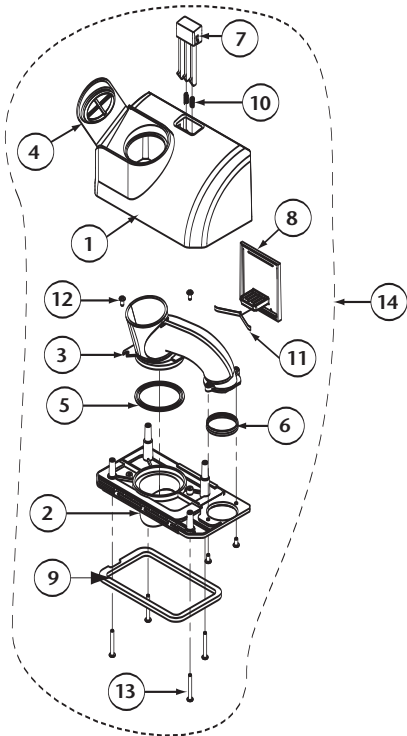

ProForce 1500 parts list

No.	Product Name
1	104569 Cover, Bag Housing, Grey
2	104570 Plate, Bag Cover Nozzle
3	104571 Duct, Crossover, Bag Cover
4	104574 Plug, Access Port
5	104575 Seal, Crossover Duct/Bag Cover Nozzle Plate, Lower
6	104576 Seal, Crossover Duct, Inlet
7	104232 Latch, Release, Bag Cover
8	104243 Flex Plate, Bag Cover Latch
9	104241 Seal, Gasket, Bag Cover
10	104233 Spring, Release Button, F/Bag Cover Latch
11	104242 Spring, Bag Cover Latch
12	104577 Screw, Phillips, 4.2mm x 9.5mm (set of 4)
13	104493 Screw, Phillips, 4.2mm x 35mm (set of 4)
14	105491 Filter Cover Kit, w/Riveted Hinge and 6 Rivets (includes: #1-13)
15	104739 Bag Housing Assembly, Grey, w/Riveted Hinge and Decal Includes Bag Cover Nozzle Plate
16	104491 Rivet F/Bag Housing Assembly
17	104255 Handle w/Over Mold and Decal
18	104284 Cord, Power, w/Strain Relief Clasp, 50' Yellow (includes: #34)
19	103483 Intercept Micro Filter
20	104281 Filter, Double Layer, Motor Intake
21	104738 Seal, Gasket, Bag Housing
22	104283 Switch, Filter, Lock-Out
23	104282 Cover, Switch, Filter Lock-out
24	105075 Screw, Phillips, 2.9mm x 13mm, F/Switch Cover
25	104509 Screw, Phillips, F/Handle Assembly M4 x 10mm x .07 Pitch
26	104268 Bracket, Cord Wrap
27	104269 Spring, Compression, Cord Wrap Bracket
28	104270 Washer, Compression Spring, Cord Wrap Bracket
29	104271 Screw, Cord Wrap, 4mm x 38mm Phillips Round Head
30	105090 Handle Bezel w/Screws
31	104741 Handle, Carry
32	105114 Handle, Tube Assembly Complete (includes: #17, 25, 26, 27, 28, 29, 30, 36, 38, 39)
33	104259 Plate, Handle Nut
34	105091 Clasp, Strain Relief, Yellow
35	104493 Screw, Phillips, 4.2mm x 35mm (set of 4)
36	104958 Handle, Tube, w/Wire Harness, Rivet Nut and Plug Rivet
37	104266 Screw, Handle Assembly
38	105147 Switch, Rocker, On/Off
39	104264 Bushing, Handle Tube
40	105501 Handle Kit (includes: #17, 25, 26, 27, 28, 29, 30, 38)