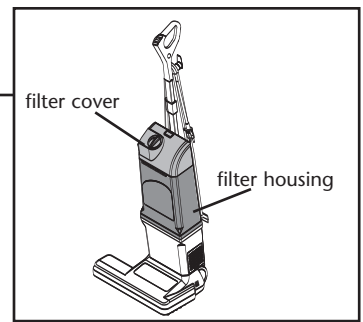

ProForce 1500 parts list

No.	Product Name
1	104569 Cover, Bag Housing, Grey
2	104570 Plate, Bag Cover Nozzle
3	104571 Duct, Crossover, Bag Cover
4	104574 Plug, Access Port
5	104575 Seal, Crossover Duct/Bag Cover Nozzle Plate, Lower
6	104576 Seal, Crossover Duct, Inlet
7	104232 Latch, Release, Bag Cover
8	104243 Flex Plate, Bag Cover Latch
9	104241 Seal, Gasket, Bag Cover
10	104233 Spring, Release Button, F/Bag Cover Latch
11	104242 Spring, Bag Cover Latch
12	104577 Screw, Phillips, 4.2mm x 9.5mm (set of 4)
13	104493 Screw, Phillips, 4.2mm x 35mm (set of 4)
14	105491 Filter Cover Kit, w/Riveted Hinge and 6 Rivets (includes: #1-13)
15	104739 Bag Housing Assembly, Grey, w/Riveted Hinge and Decal Includes Bag Cover Nozzle Plate
16	104491 Rivet F/Bag Housing Assembly
17	104255 Handle w/Over Mold and Decal
18	104284 Cord, Power, w/Strain Relief Clasp, 50' Yellow (includes: #34)
19	103483 Intercept Micro Filter
20	104281 Filter, Double Layer, Motor Intake
21	104738 Seal, Gasket, Bag Housing
22	104283 Switch, Filter, Lock-Out
23	104282 Cover, Switch, Filter Lock-out
24	105075 Screw, Phillips, 2.9mm x 13mm, F/Switch Cover
25	104509 Screw, Phillips, F/Handle Assembly M4 x 10mm x .07 Pitch
26	104268 Bracket, Cord Wrap
27	104269 Spring, Compression, Cord Wrap Bracket
28	104270 Washer, Compression Spring, Cord Wrap Bracket
29	104271 Screw, Cord Wrap, 4mm x 38mm Phillips Round Head
30	105090 Handle Bezel w/Screws
31	104741 Handle, Carry
32	105114 Handle, Tube Assembly Complete (includes: #17, 25, 26, 27, 28, 29, 30, 36, 38, 39)
33	104259 Plate, Handle Nut
34	105091 Clasp, Strain Relief, Yellow
35	104493 Screw, Phillips, 4.2mm x 35mm (set of 4)
36	104958 Handle, Tube, w/Wire Harness, Rivet Nut and Plug Rivet
37	104266 Screw, Handle Assembly
38	105147 Switch, Rocker, On/Off
39	104264 Bushing, Handle Tube
40	105501 Handle Kit (includes: #17, 25, 26, 27, 28, 29, 30, 38)