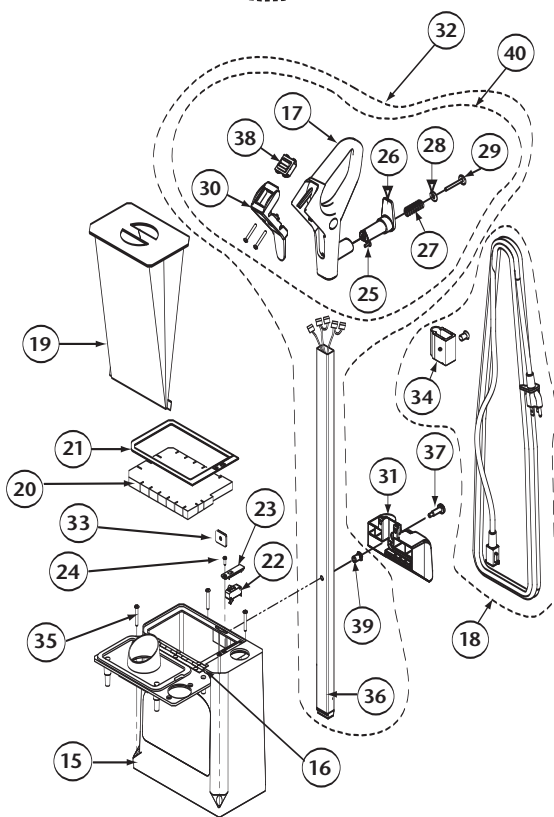

ProForce 1500 parts list

No.	Product Name
1	104569 Cover, Bag Housing, Grey
2	104570 Plate, Bag Cover Nozzle
3	104571 Duct, Crossover, Bag Cover
4	104574 Plug, Access Port
5	104575 Seal, Crossover Duct/Bag Cover Nozzle Plate, Lower
6	104576 Seal, Crossover Duct, Inlet
7	104232 Latch, Release, Bag Cover
8	104243 Flex Plate, Bag Cover Latch
9	104241 Seal, Gasket, Bag Cover
10	104233 Spring, Release Button, F/Bag Cover Latch
11	104242 Spring, Bag Cover Latch
12	104577 Screw, Phillips, 4.2mm x 9.5mm (set of 4)
13	104493 Screw, Phillips, 4.2mm x 35mm (set of 4)
14	105491 Filter Cover Kit, w/Riveted Hinge and 6 Rivets (includes: #1-13)
15	104739 Bag Housing Assembly, Grey, w/Riveted Hinge and Decal Includes Bag Cover Nozzle Plate
16	104491 Rivet F/Bag Housing Assembly
17	104255 Handle w/Over Mold and Decal
18	104284 Cord, Power, w/Strain Relief Clasp, 50' Yellow (includes: #34)
19	103483 Intercept Micro Filter
20	104281 Filter, Double Layer, Motor Intake
21	104738 Seal, Gasket, Bag Housing
22	104283 Switch, Filter, Lock-Out
23	104282 Cover, Switch, Filter Lock-out
24	105075 Screw, Phillips, 2.9mm x 13mm, F/Switch Cover
25	104509 Screw, Phillips, F/Handle Assembly M4 x 10mm x .07 Pitch
26	104268 Bracket, Cord Wrap
27	104269 Spring, Compression, Cord Wrap Bracket
28	104270 Washer, Compression Spring, Cord Wrap Bracket
29	104271 Screw, Cord Wrap, 4mm x 38mm Phillips Round Head
30	105090 Handle Bezel w/Screws
31	104741 Handle, Carry
32	105114 Handle, Tube Assembly Complete (includes: #17, 25, 26, 27, 28, 29, 30, 36, 38, 39)
33	104259 Plate, Handle Nut
34	105091 Clasp, Strain Relief, Yellow
35	104493 Screw, Phillips, 4.2mm x 35mm (set of 4)
36	104958 Handle, Tube, w/Wire Harness, Rivet Nut and Plug Rivet
37	104266 Screw, Handle Assembly
38	105147 Switch, Rocker, On/Off
39	104264 Bushing, Handle Tube
40	105501 Handle Kit (includes: #17, 25, 26, 27, 28, 29, 30, 38)