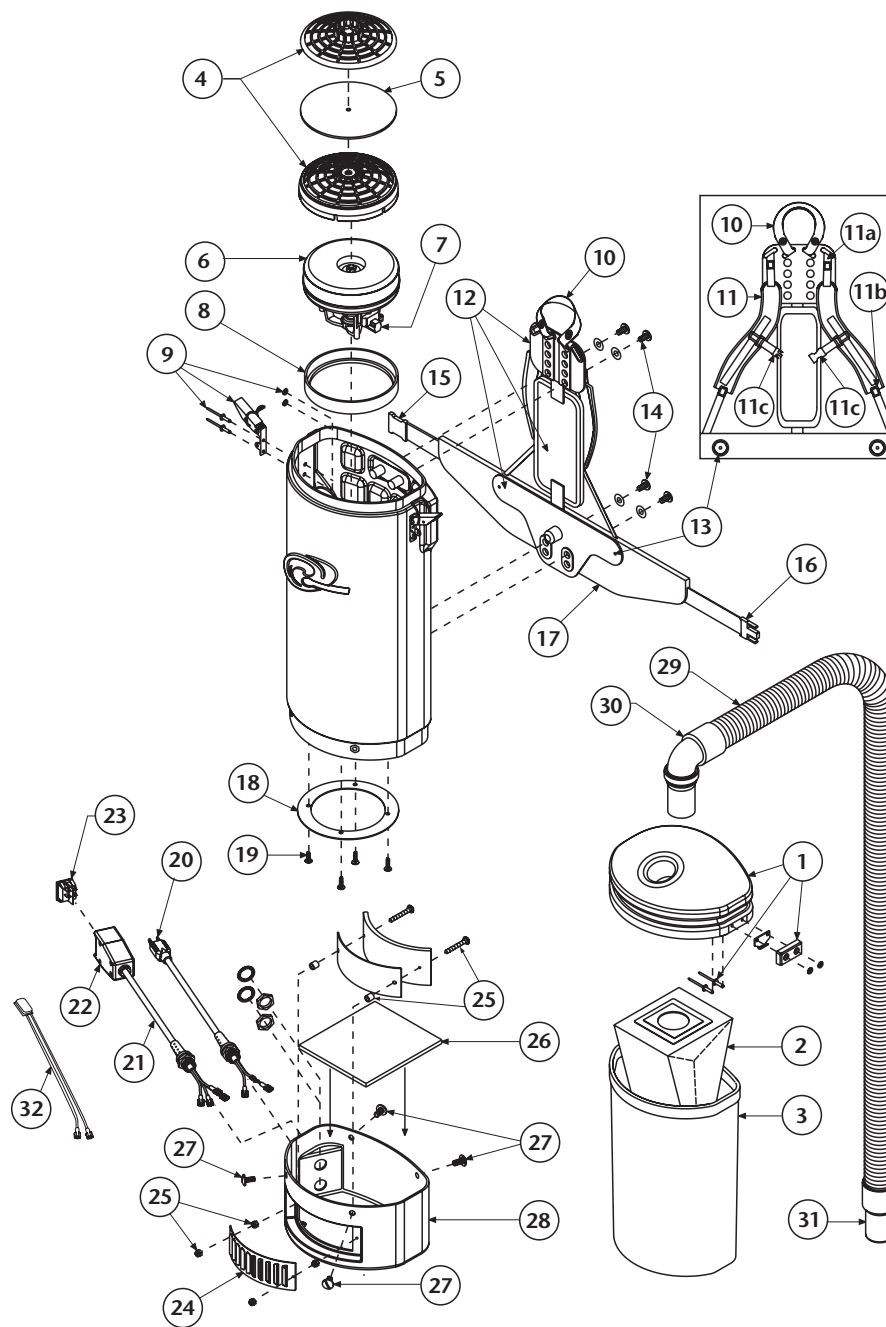

Everest Assembly

PART #		EVEREST	QTY
1	103185	Lid Assembly: 1 Lid, 2 Latch Strikes, 2 Bumpers, 4 Pop Rivets, 4 Washers	1 set
2	103191	580 sq. in. Intercept Micro Filter	10/pk
3	103176	Micro Cloth Filter	1 ea.
4	100030	Dome Filter w/Foam Media	1 set
5	100343	Foam Media for Dome Filter	1 ea.
	101220	High Filtration Disc (Optional)	2/pk
6	105773	Motor/Fan w/Crimps for Everest (Domel Motor)	1 ea.
7	105164	Replacement Carbon Brush Set for Motor (Domel)	1 set
	101720	Replacement Carbon Brush Set for Motor (Ametek)	1 set
8	103236	Motor Seal	1 ea.
9	103270	Draw Latch Assembly: 1 Latch, 2 Rivets, 2 Washers	1 set
10	101737	Carry Handle w/Rivet and Washer Set	1 set
11	100356	Shoulder Strap Assembly (includes: #11a, 11b, 11c)	1 set
11a	100358	Shoulder Strap Plastic Adjustment Buckle (Top)	1 ea.
11b	100357	Shoulder Strap Plastic Adjustment Buckle (Bottom)	1 ea.
11c	103627	Sternum Strap Buckles (Latch and Keeper)	1 set
12	103257	Backplate Assembly (includes: #13)	1 ea.
13	100375	Barrel Nut Connection Set for Backplate (Replacement)	1 set
14	100716	Backplate (Blk) Connection Set: 4 Bolts w/Washers	1 se
15	103963	Waist Belt Keeper, Female, Blk	1 ea.
16	100364	Waist Belt Latch, Male, Blk	1 ea.