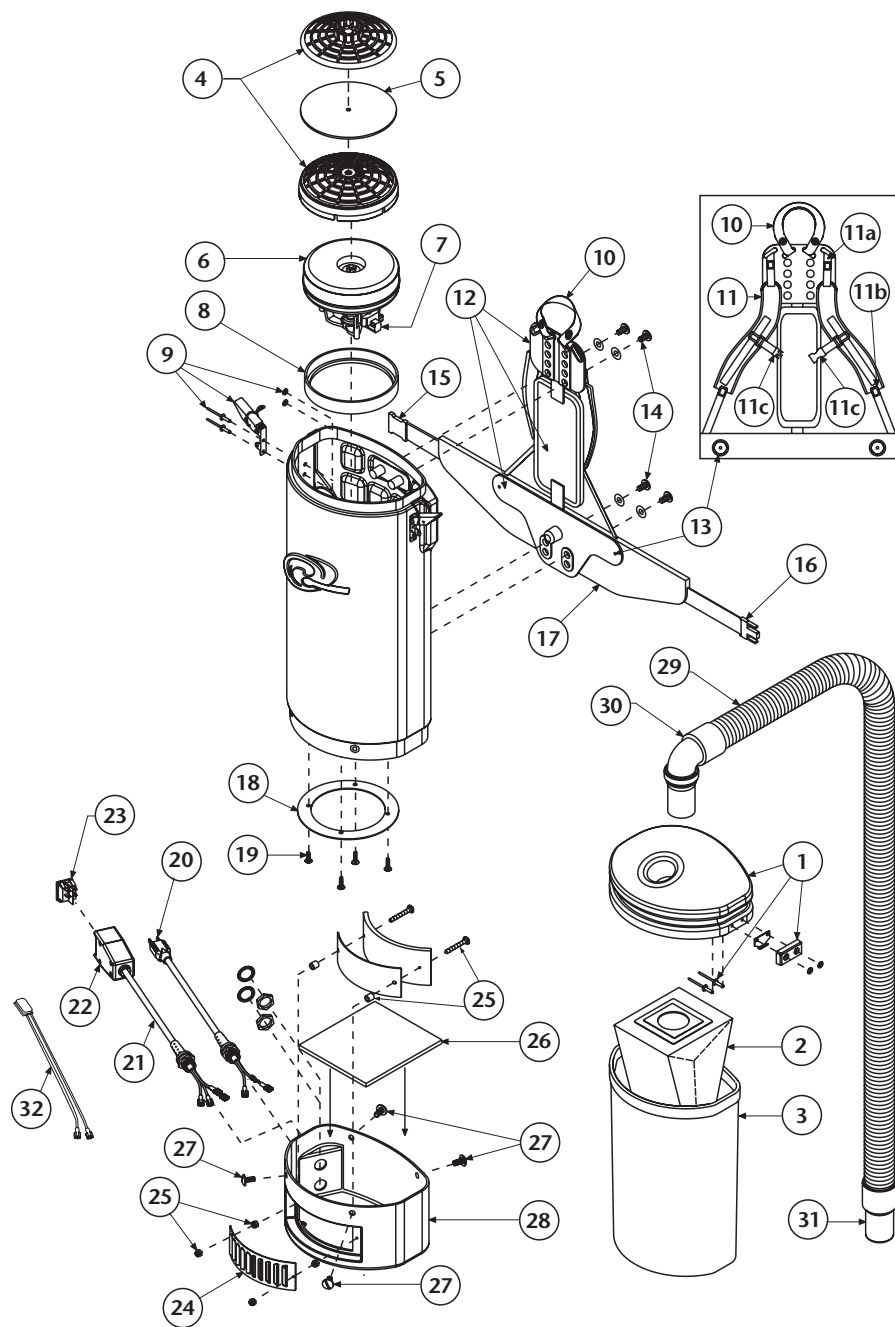

# Everest Assembly

PART #		EVEREST	QTY
1	103185	Lid Assembly: 1 Lid, 2 Latch Strikes, 2 Bumpers, 4 Pop Rivets, 4 Washers	1 set
2	103191	580 sq. in. Intercept Micro Filter	10/pk
3	103176	Micro Cloth Filter	1 ea.
4	100030	Dome Filter w/Foam Media	1 set
5	100343	Foam Media for Dome Filter	1 ea.
	101220	High Filtration Disc (Optional)	2/pk
6	105773	Motor/Fan w/Crimps for Everest (Domel Motor)	1 ea.
7	105164	Replacement Carbon Brush Set for Motor (Domel)	1 set
	101720	Replacement Carbon Brush Set for Motor (Ametek)	1 set
8	103236	Motor Seal	1 ea.
9	103270	Draw Latch Assembly: 1 Latch, 2 Rivets, 2 Washers	1 set
10	101737	Carry Handle w/Rivet and Washer Set	1 set
11	100356	Shoulder Strap Assembly (includes: #11a, 11b, 11c)	1 set
11a	100358	Shoulder Strap Plastic Adjustment Buckle (Top)	1 ea.
11b	100357	Shoulder Strap Plastic Adjustment Buckle (Bottom)	1 ea.
11c	103627	Sternum Strap Buckles (Latch and Keeper)	1 set
12	103257	Backplate Assembly (includes: #13)	1 ea.
13	100375	Barrel Nut Connection Set for Backplate (Replacement)	1 set
14	100716	Backplate (Blk) Connection Set: 4 Bolts w/Washers	1 se
15	103963	Waist Belt Keeper, Female, Blk	1 ea.
16	100364	Waist Belt Latch, Male, Blk	1 ea.