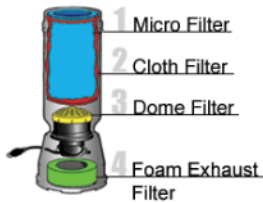

Four-Level Filtration